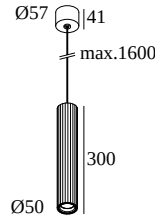

HEADRA 452 C 92740 DIM8

472 222 922 ED8 B

AVAILABLE IN

BLACK 472 222 922 ED8 B

BLACK BRONZE 472 222 922 ED8 BBR

GOLD COLOURED 472 222 922 ED8 GC

WHITE 472 222 922 ED8 W

 [View on website](#)

General info

LOCATION	indoor
INSTALLATION	Ceiling Suspended
INGRESS PROTECTION	IP20
WEIGHT (KG)	0.8
ADJUSTABILITY	non adjustable
INFORMATION	REFLECTOR WFL-40° INCL.DIMMABLE LED POWER SUPPLY 350mA-DC INCL.1 x CABLE 2 x 0.75mm ² / 1,6m

Electrical info

ELECTRICAL CLASS	220-240V / 50-60Hz
CLASS	II
POWER SUPPLY	YES
DIM TYPE	mains (phase cut-off)
ENERGY CLASS	F
CERTIFICATES	CB, EAC, ENEC, RCM

Lightsource info

LIGHTSOURCE NAME	LED
LIGHTSOURCE	LED array 6,4W / CRI>90 / 2700K / 587lm
SDCM	SDCM2
RISKGROUP	RG1
BEAMANGLE	40°
LED TECHNICS (LIGHT SOURCE)	587lm // 6,4W // 92lm/W
LED TECHNICS (LUMINAIRE)	488lm // 7,4W // 66lm/W

FINISH YOUR SPECIFICATION

Miscellaneous control equipment

300 90 004 ED8 WIRELESS CONTROL DIM8

Dimtype: WDL = wireless dimmable

Cutout dimension (mm): 40

Suspension parts

15229 0010 B CABLE CLAMP B

Electric connection parts